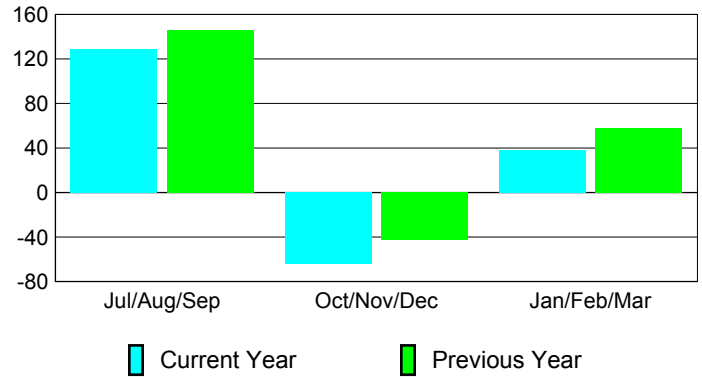

Comparison of Membership Gain/Loss

Current Year Compared to the Previous Year