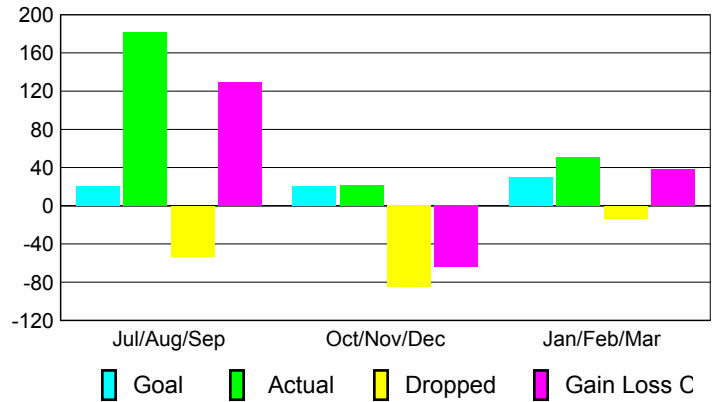

Membership Results 2009-2010

Goal, New, Dropped, Gain/Loss