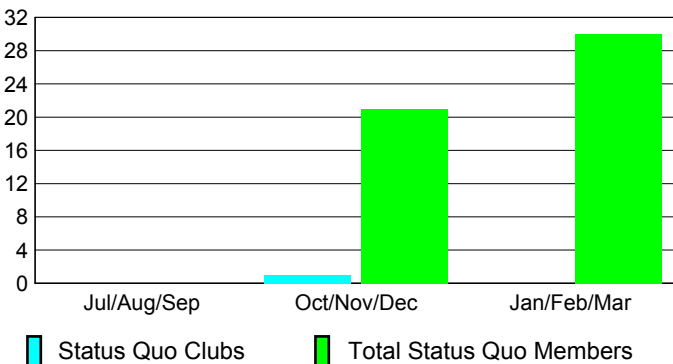

Club Results 2009-2010

Goal, New, Dropped, Gain/Loss

Comparison of Club Gain/Loss

Current Year Compared to the Previous Year

YTD Status Quo Clubs 2009-2010

Status Quo Clubs Compared to Status Quo Members

MEMBERSHIP

**Membership Results
2009-2010**

**Membership
2008-2009**

Month	Net Memb	Actual New	Actual Dropped	Gain/Loss of	Gain/Loss of
	Goal	Memb	Memb	Memb	Memb
Jul/Aug/Sep	20	182	-53	129	146
Oct/Nov/Dec	20	21	-85	-64	-43
Jan/Feb/Mar	30	51	-13	38	58
Totals	70	254	-151	103	161